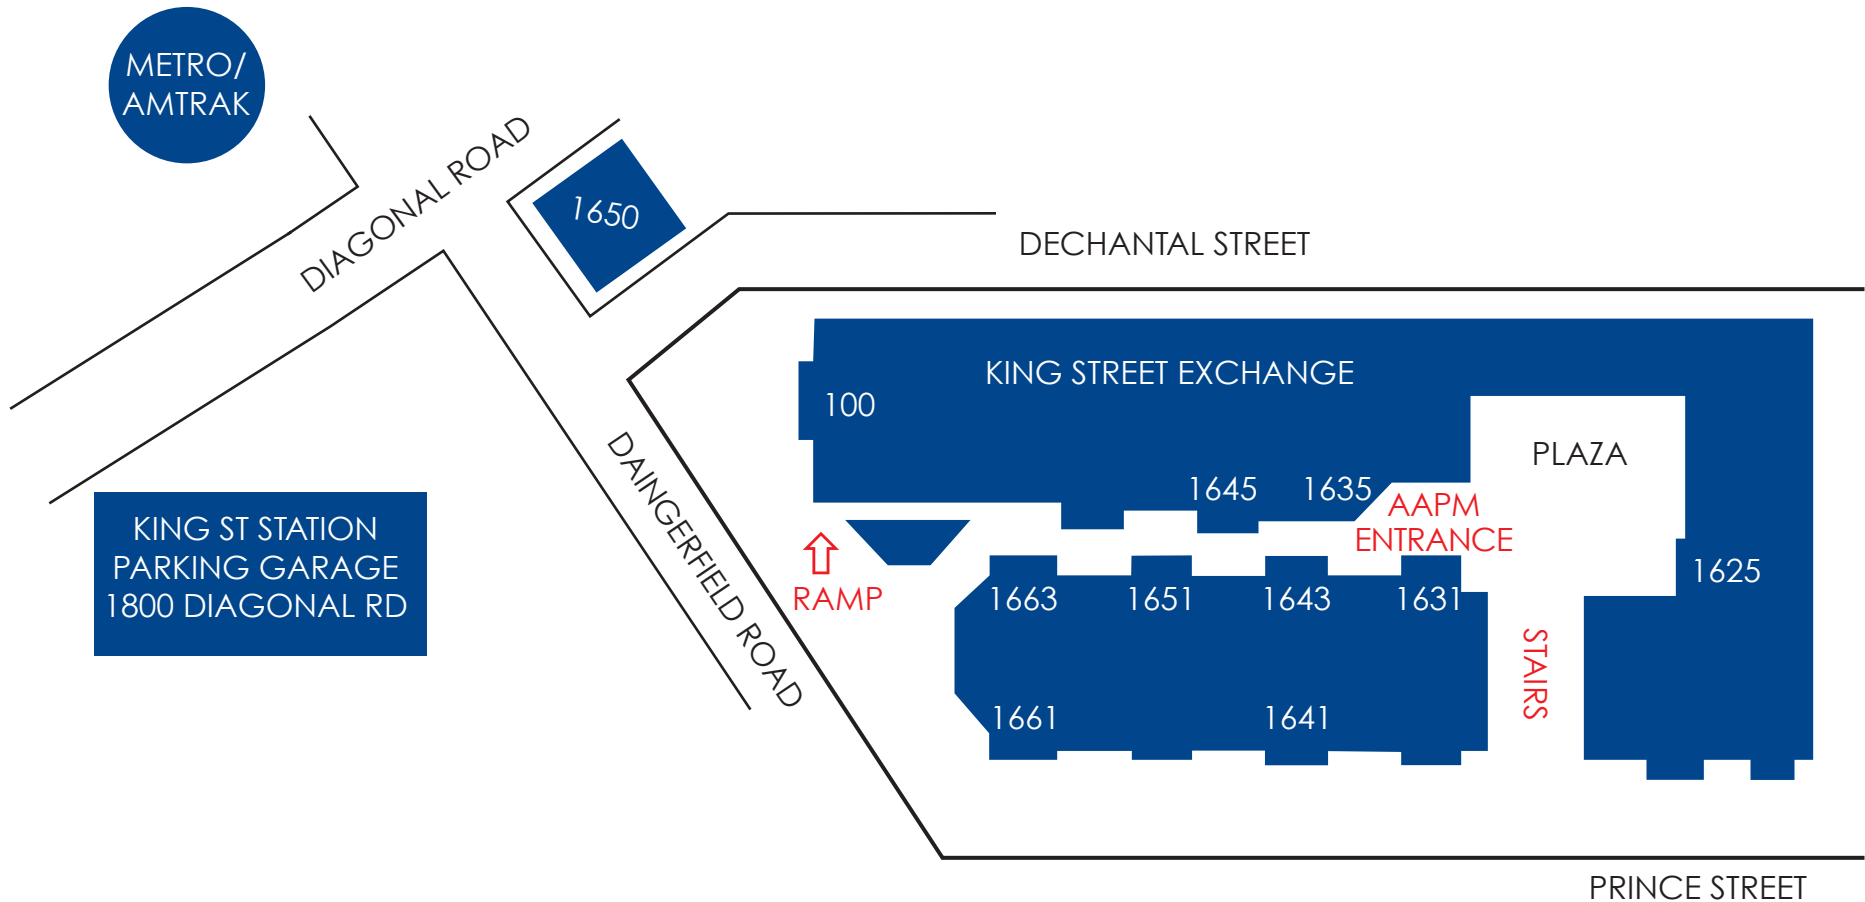

1631 Prince Street American Association of Physicists in Medicine (AAPM) 571-298-1300

All guests and deliveries please use ramp or stairs to the Plaza Level entrance.

⇒ STAIR

⇐ RAMP/STAIR