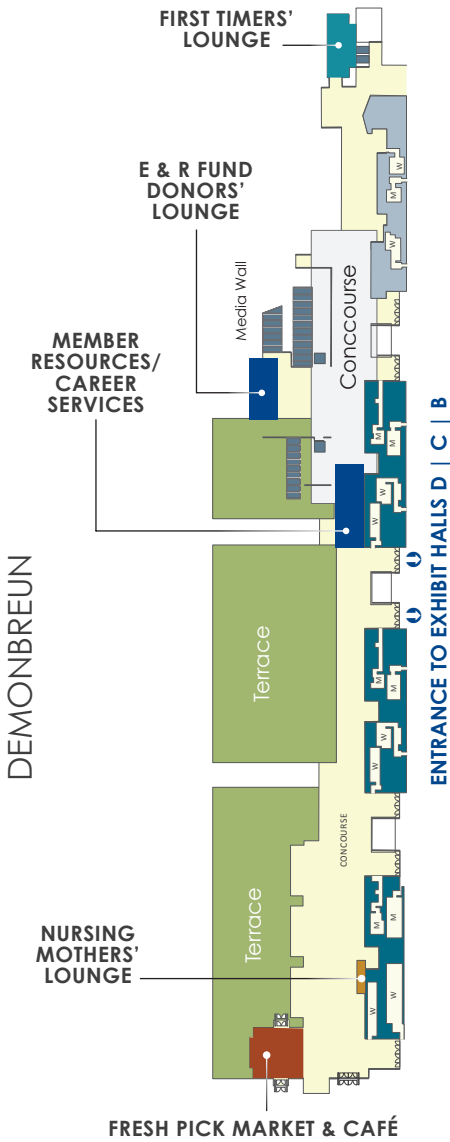

# MCC | LEVEL 1M

OMNI - HQ  
HAMPTON INN  
HILTON GARDEN INN  
HYATT PLACE  
→

**Davidson Ballroom A, B & C:  
Session Rooms**

RENAISSANCE  
COURTYARD  
HILTON  
SHERATON  
DOUBLETREE

- OMNI – HQ
- HAMPTON INN
- HILTON GARDEN INN
- HYATT PLACE
- 
- HOLIDAY INN EXPRESS
- WESTIN
- ←

# MCC | LEVEL 3 CONCOURSE

5th AVENUE SOUTH

DEMONBREUN

-  Member Resources & Career Services
-  First Timers' Lounge
-  Fresh Pick Market & Café
-  Nursing Mothers' Lounge

# MCC | LEVEL 4

↑ RENAISSANCE  
COURTYARD  
HILTON  
SHERATON  
DOUBLETREE

KOREAN VETERANS BLVD

ONMI – HQ  
HAMPTON INN  
HILTON GARDEN INN  
HYATT PLACE  
→

- Ballroom A1,A2, B1, C: Session Rooms
- 401B: Career Services Interview Room