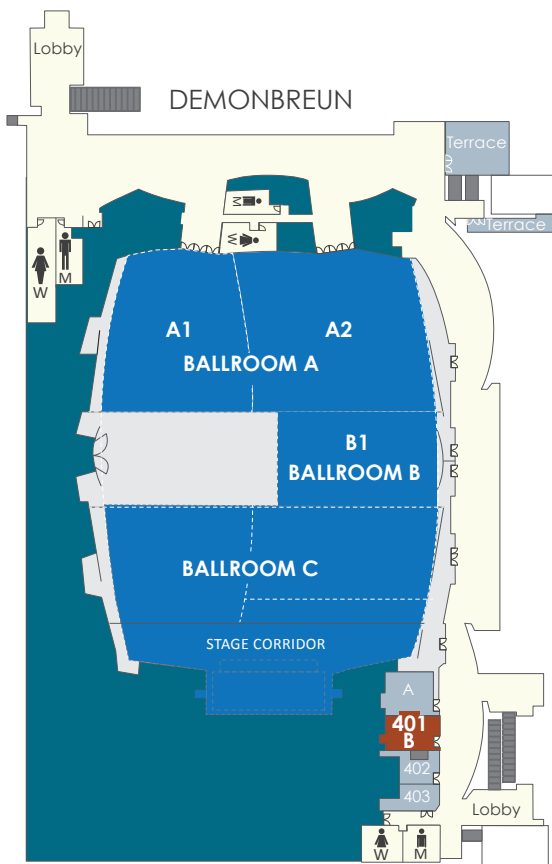

# MUSIC CITY CENTER MAPS

↑ RENAISSANCE  
COURTYARD  
HILTON  
SHERATON  
DOUBLETREE

# MCC | LEVEL 1M

OMNI - HQ  
HAMPTON INN  
HILTON GARDEN INN  
HYATT PLACE  
→

**Davidson Ballroom A, B & C:  
Session Rooms**

RENAISSANCE  
COURTYARD  
HILTON  
SHERATON  
DOUBLETREE

# MCC | LEVEL 3 CONCOURSE

5th AVENUE SOUTH

DEMONBREUN

-  Member Resources & Career Services
-  First Timers' Lounge
-  Fresh Pick Market & Café
-  Nursing Mothers' Lounge

# MCC | LEVEL 4

↑ RENAISSANCE  
COURTYARD  
HILTON  
SHERATON  
DOUBLETREE

KOREAN VETERANS BLVD

ONMI – HQ  
HAMPTON INN  
HILTON GARDEN INN  
HYATT PLACE  
→

- Ballroom A1,A2, B1, C: Session Rooms
- 401B: Career Services Interview Room