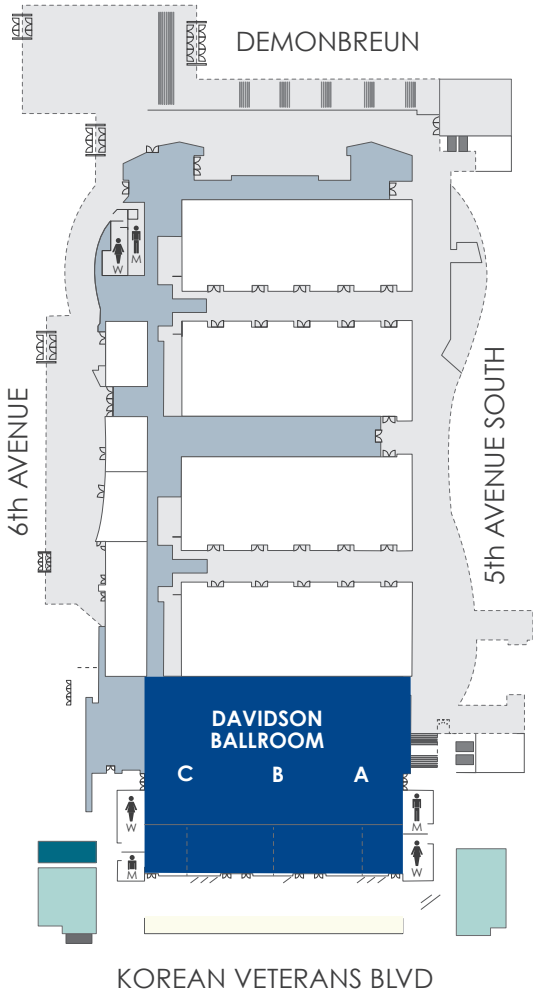

# MUSIC CITY CENTER MAPS

↑ RENAISSANCE  
COURTYARD  
HILTON  
SHERATON  
DOUBLETREE

## MCC | LEVEL 1

KOREAN VETERANS BLVD

OMNI – HQ  
HAMPTON INN  
HILTON GARDEN INN  
HYATT PLACE  
→

- 101AB: Child Care
- 101C: Companions Welcome
- 101DE: Therapy Review Course

↑ RENAISSANCE  
COURTYARD  
HILTON  
SHERATON  
DOUBLETREE

# MCC | LEVEL 1M

OMNI - HQ  
HAMPTON INN  
HILTON GARDEN INN  
HYATT PLACE  
→

**Davidson Ballroom A, B & C:  
Session Rooms**

RENAISSANCE  
COURTYARD  
HILTON  
SHERATON  
DOUBLETREE