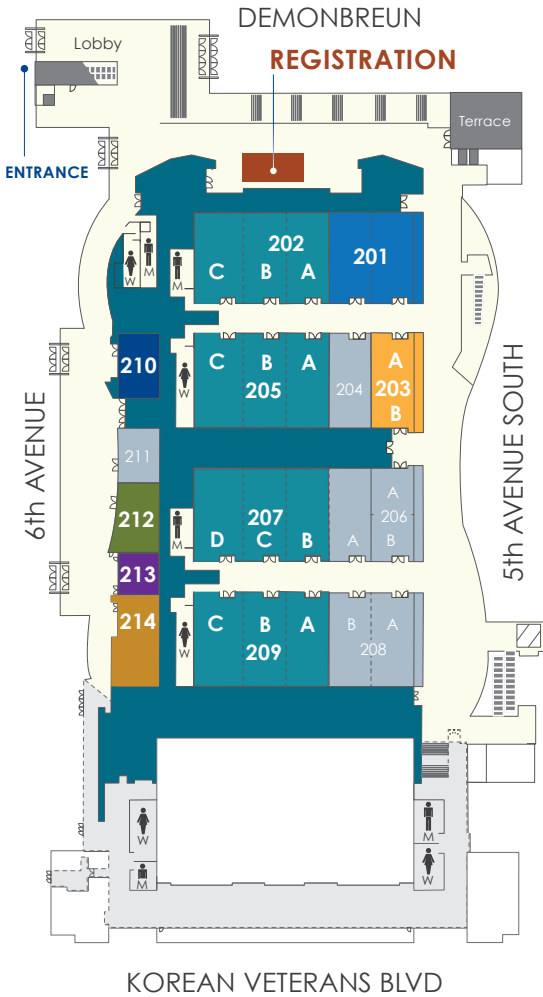

RENAISSANCE
COURTYARD
HILTON
SHERATON
DOUBLETREE

MCC | LEVEL 2

- **202, 205, 207, 209:**
  Session Rooms
- **201:** Diagnostic Review Course
- **203:** Speaker Ready
- **210:** Show Management
- **212:** Moderator Briefing
- **213:** Reflection/Prayer
- **214:** Wellness/
  Nursing Mothers

- OMNI – HQ
- HAMPTON INN
- HILTON GARDEN INN
- HYATT PLACE
- →
- HOLIDAY INN EXPRESS
- WESTIN
- ←